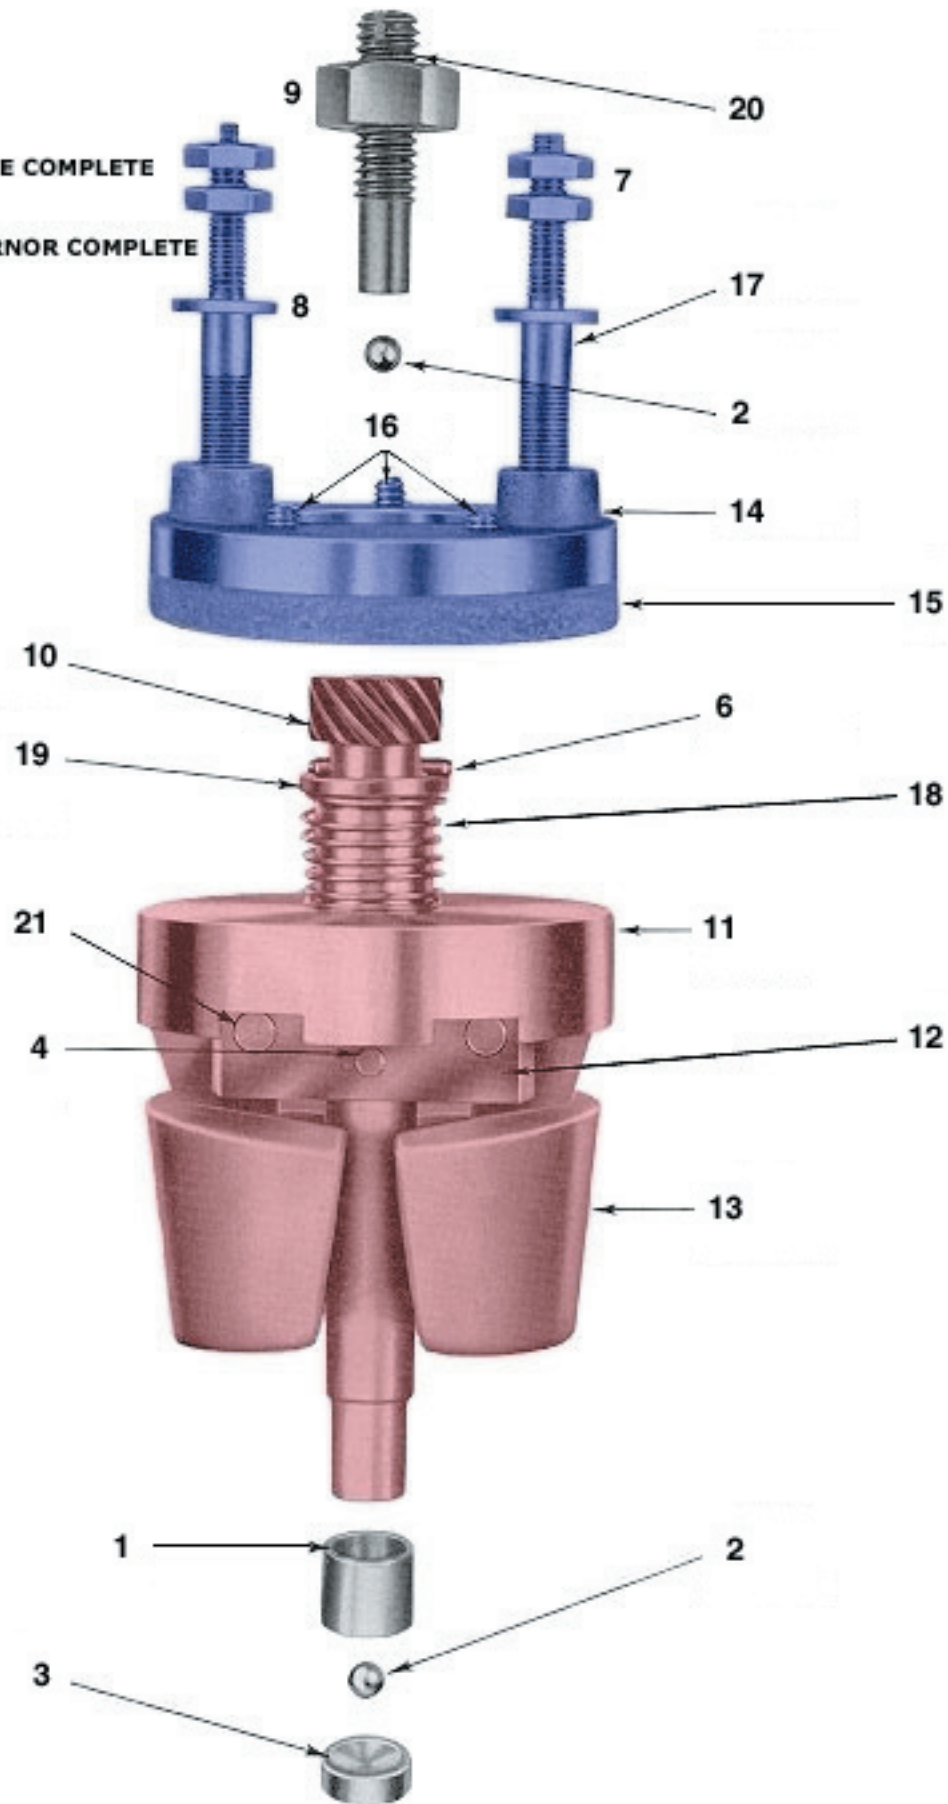

# Lowering device governor and governor brake

**BLUE PARTS = BRAKE COMPLETE**  
4-GOV225 5

**RED PARTS = GOVERNOR COMPLETE**  
4-GOV92 22