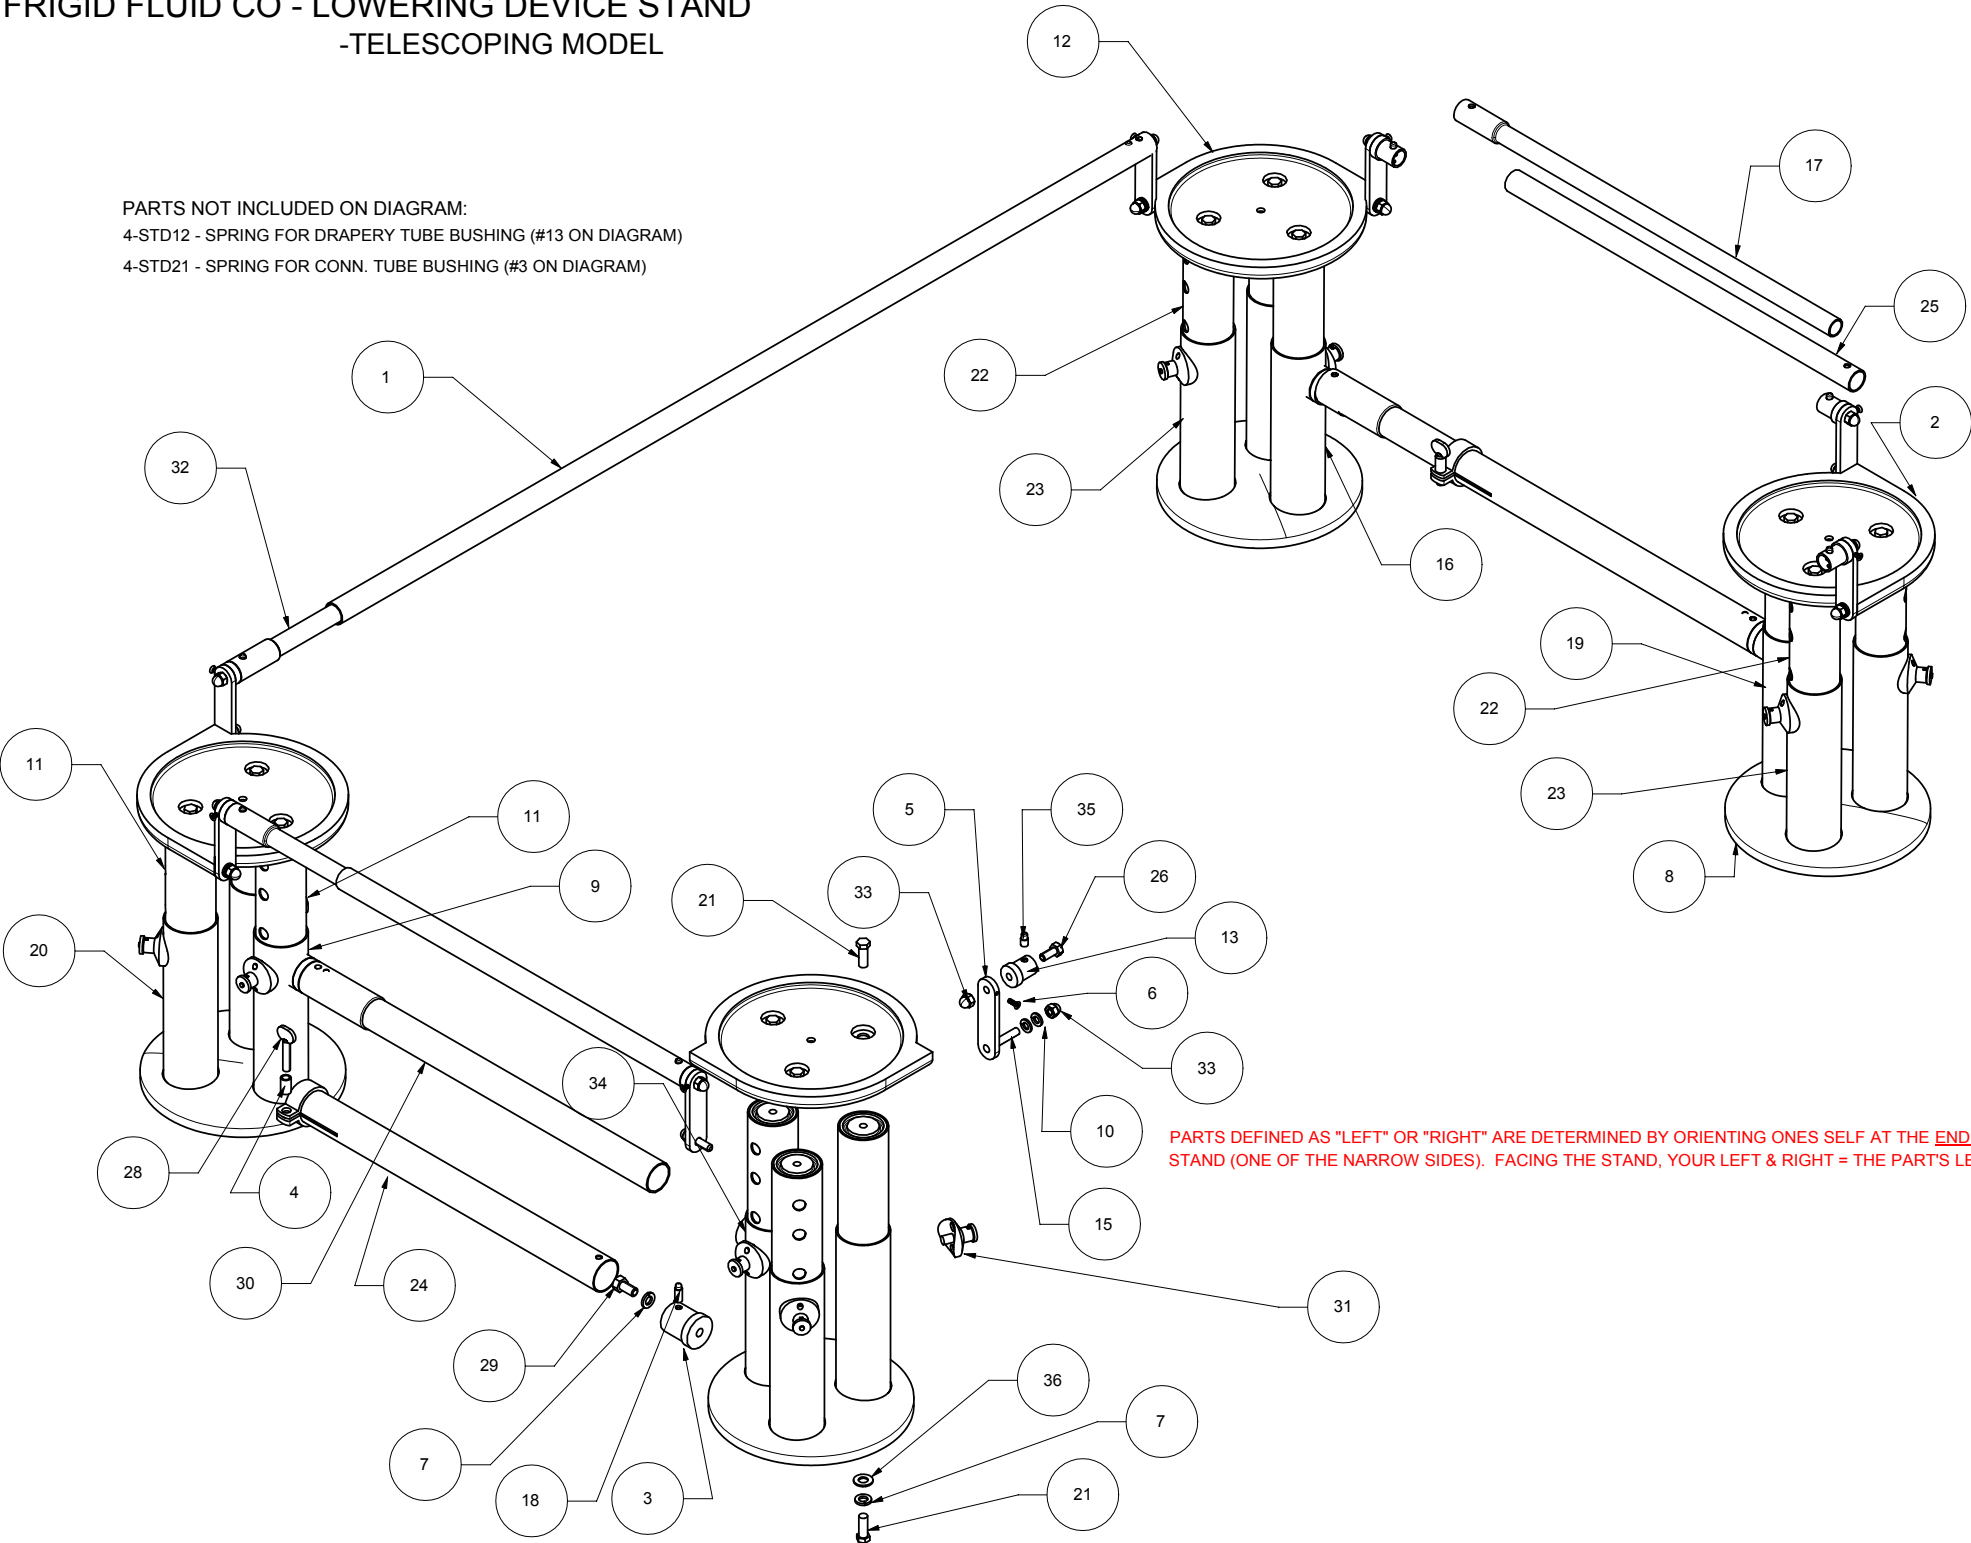

PARTS DEFINED AS "LEFT" OR "RIGHT" ARE DETERMINED BY ORIENTING ONES SELF AT THE END OF THE STAND (ONE OF THE NARROW SIDES). FACING THE STAND, YOUR LEFT & RIGHT = THE PART'S LEFT & RIGHT.

Number	Part # - Nickel Stand	Part # - Stainless Stand	Description	Quantity
1	4-STD32	<-- same	OUTSIDE SIDE DRAPE TUBE	2
2	4-STD02L	<-- same	TOP FLANGE - LEFT	2
3	4-TSTD17	<-- same	CONNECTING TUBE BUSHING	4
4	4-STD26SLV	<-- same	SLEEVE FOR THUMB SCREW	2
5	4-STD06	<-- same	DRAPE TUBE FINGER	8
6	4-CTP03D	<-- same	SCREW FOR DRAPE HOOK	8
7	4-STD04A	<-- same	LOCK WASHER	16
8	4-STD01B	<-- same	BASE PLATE	4
9	4-TSTD08L	4-TSTD08LS	12 1/2" POST TUBE W/ LOCK & BUSHING - left	1
10	4-STD09	<-- same	LOCK WASHER	16
11	4-TSTD04	4-TSTD04S	12 1/2" INSIDE POST TUBE	6
12	4-STD02R	<-- same	TOP FLANGE - RIGHT	2
13	4-STD11	<-- same	DRAPE TUBE FINGER BUSHING	8
14	4-HTB87CR3/8-16 (outside)	<-- same	OUTSIDE POST TUBE COLLAR (not shown)	12
15	4-STD08	<-- same	THREADED STUD	8
16	4-TSTD10R	4-TSTD10RS	8" POST TUBE W/ LOCK & BUSHING - right	1
17	4-STD28	<-- same	INSIDE END DRAPE TUBE	2
18	4-STD22	<-- same	CONNECTING TUBE BUSHING BUTTON	4
19	4-TSTD11L	4-TSTD11LS	8" POST TUBE W/ LOCK & BUSHING - left	1
20	4-TSTD06	4-TSTD06S	12 1/2" POST TUBE W/ LOCK	4
21	4-TSTD12	<-- same	HEX BOLT FOR POST TUBES	24
22	4-TSTD05	4-TSTD05S	8" INSIDE POST TUBE	6
23	4-TSTD09	4-TSTD09S	8" POST TUBE W/ LOCK	4
24	4-STD25	<-- same	OUTSIDE CONN. TUBE W/ THUMB SCREW	2
25	4-STD29	<-- same	OUTSIDE END DRAPE TUBE	2
26	4-STD14	<-- same	HEX BOLT FOR FINGER BUSHING	8
27	4-HTB87CR3/8-16 (inside)	<-- same	INSIDE POST TUBE COLLAR	12
28	4-STD26	<-- same	THUMB SCREW	2
29	4-TSTD18	<-- same	HEX BOLT FOR CONN. TUBE BUSHING	4
30	4-STD24	<-- same	INSIDE CONNECTING TUBE	2
31	4-HTB88	<-- same	TUBING LOCK COMPLETE	12
32	4-STD31	<-- same	INSIDE SIDE DRAPE TUBE	2
33	4-STD15	<-- same	ACORN NUT	16
34	4-TSTD07R	4-TSTD07RS	12 1/2" POST W/ LOCK & BUSHING (right)	1
35	4-STD13	<-- same	FINGER BUSHING BUTTON	8
36	4-STD04W	<-- same	FLAT WASHER	12